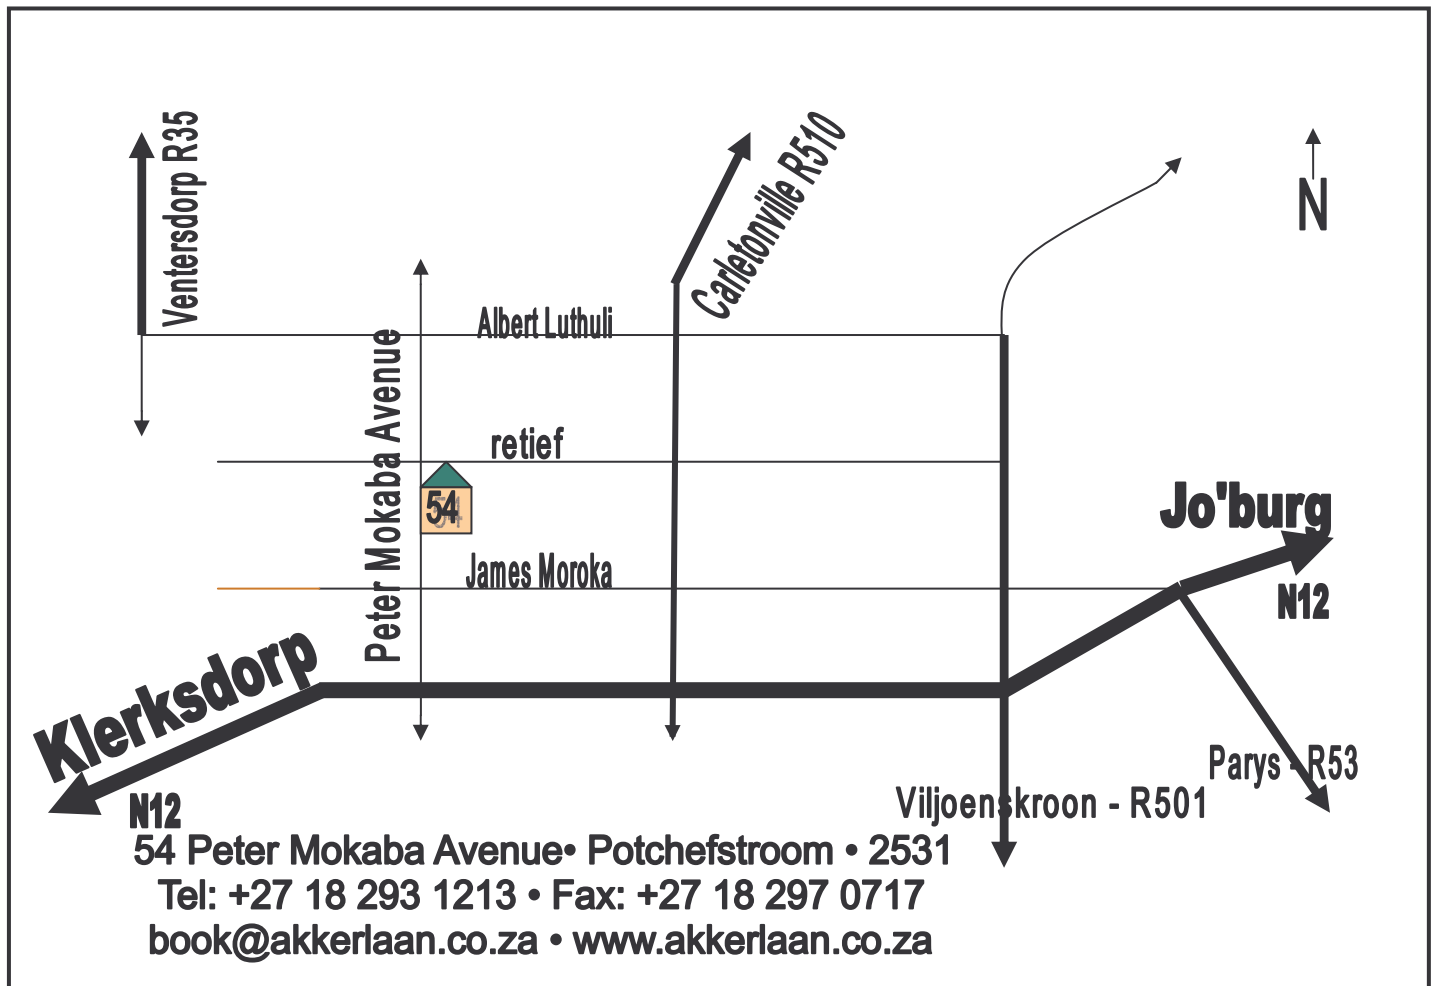

# directions to akkerlaan guesthouse

**Check in:** 14:00 to 20:00

**Cancellation policy :**

*Rooms will be released after 20:00.*

*For cancellations within 24 hours and non-arrival (no-show), 100% of the total accommodation fee is payable.*

**\*\* Please Take note that some of the Street names has been changed\*\***

Kruger Street –	Beyers Naude Avenue
Van Riebeeck street –	Peter Mokaba Avenue
Greyling –	OR Tambo Avenue
Kerk Street –	Walter Sisulu Avenue
Moorivier –	Govan Mbeki Avenue